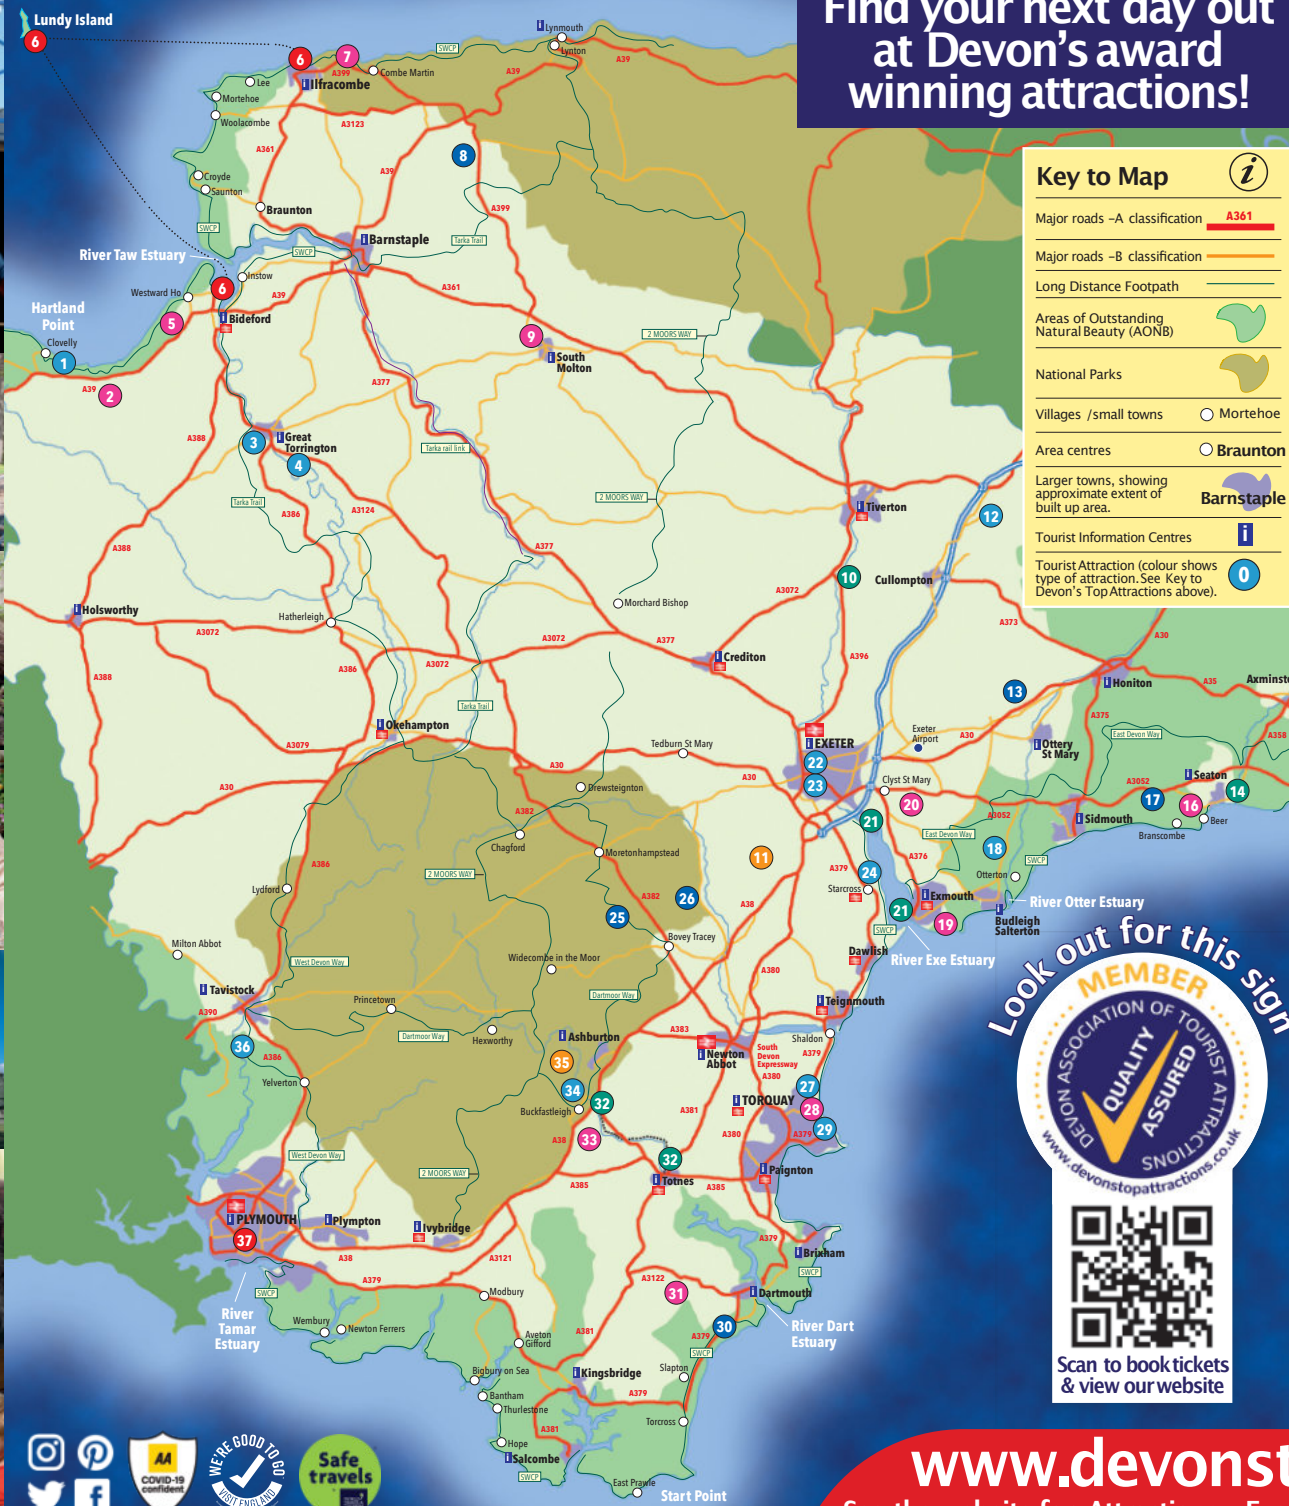

Find your next day out at Devon's award winning attractions!

DEVON'S TOP ATTRACTIONS

Heritage, Houses & Gardens

- 1 Clovelly Village EX39 5TA
- 3 Dartington Crystal EX38 7AN
- 4 RHS Garden Rosemoor EX38 8PH
- 12 Coldharbour Mill EX15 3EE
- 18 Bickton Park Botanical Gardens EX9 7BO
- 22 Royal Albert Memorial Museum EX4 3RX
- 23 Exeter Cathedral EX1 1HS
- 24 Powderham Castle EX6 8JQ
- 27 Bygones TQ1 4PR
- 29 Kents Cavern TQ1 2JF
- 34 Buckfast Abbey TQ11 0EE
- 36 Morwellham Quay PL19 8JL

Activity Centres

- 11 Haldon Forest Park EX6 7XR
- 35 River Dart Country Park TQ13 7NP

Theme Parks & Farms

- 2 The Milky Way Adventure Park *EX39 5RY
- 5 The Big Sheep Farm & Theme Park EX39 5AP
- 7 Watermouth Castle EX34 9SL
- 9 Quince Honey Farm EX36 3RD
- 16 Pecorama EX12 3NA
- 19 World of Country Life EX8 5BY
- 20 Crealy Theme Park & Resort EX5 1DR
- 28 Babbacombe Model Village TQ1 3LA
- 31 Woodlands Family Theme Park *TQ9 7DQ
- 33 Pennywell Farm TQ11 0LT

Animals & Nature

- 8 Exmoor Zoo EX31 4SC
- 13 Wildwood Escot EX11 1LU
- 17 The Donkey Sanctuary EX10 0NU
- 25 Becky Falls TQ13 9UG
- 26 Canonteign Falls *EX6 7RH
- 30 Blackpool Sands *TQ6 0RG

Boats & Trains

- 10 Devon Railway Centre EX16 8RG
- 14 Seaton Tramway EX12 2WD
- 21 Stuart Line Cruises EX8 1FE
- 32 South Devon Railway TQ11 0DZ

Destinations

- 6 Lundy Island - from Bideford EX39 2EY
- from Ilfracombe EX34 9EQ
- 37 Visit Plymouth PL1 2AA